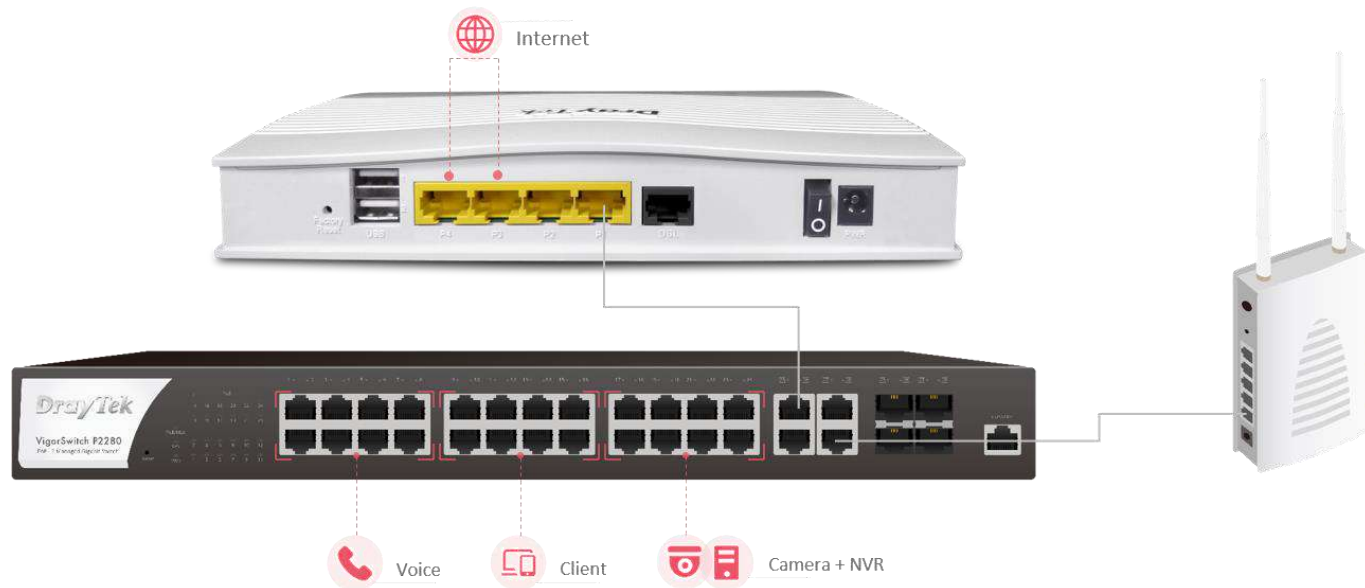

Key Feature LAN Management

Vigor2765 Series

An all-in-one management platform for Vigor devices on the LAN side.

Automatic Device Discovery

All you need is connect the Vigor Switch/AP to the LAN side of the router, Vigor Router will then discover the devices to be managed.

Provisioning

Basic settings may be done on the Vigor Router, and provision to the managed Vigor Switch/AP.

Monitoring

Vigor Router provides a centralized view of managing devices, you may always check if the managed Vigor Switch/AP is online.

System Maintenance

You may perform a factory reset, save/restore a configuration backup, or trigger a remote reboot directly on the Vigor Router. There's no need to log in to each device's management page.