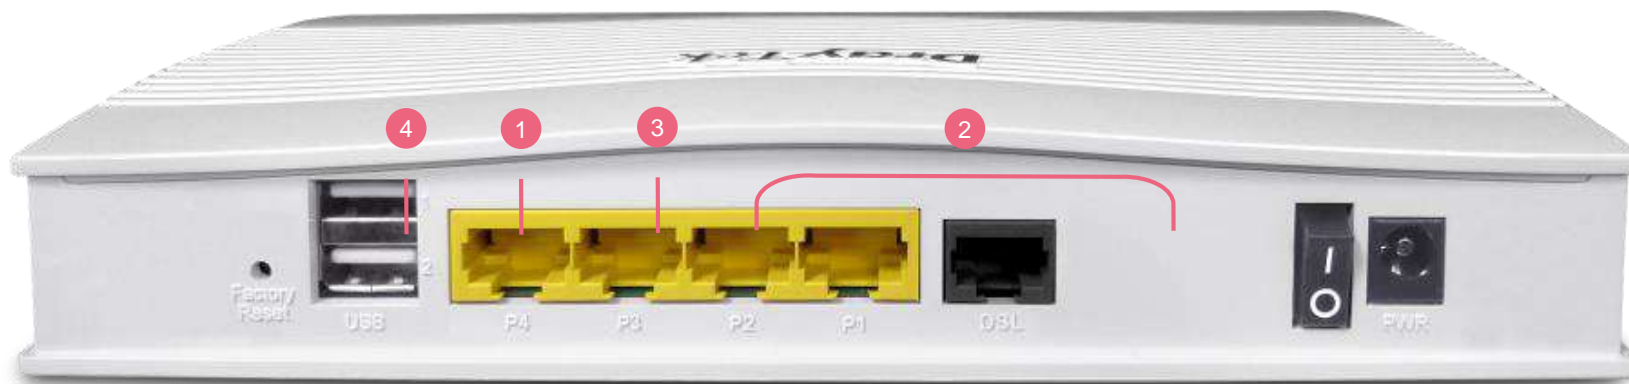

① Fixed WAN Port	1 x RJ-11 (For VDSL2 35b/ADSL2+ WAN)
② Fixed LAN Port	3 x GbE 10/100/100Base-T (RJ-45)
③ Switchable WAN/LAN Port	1 x GbE 10/100/1000Base-T (RJ-45)
④ USB Port	2 x USB2.0
NAT Throughput	600 Mbps
VPN	2 (IPsec throughput up to 200 Mbps)
Sessions	50k