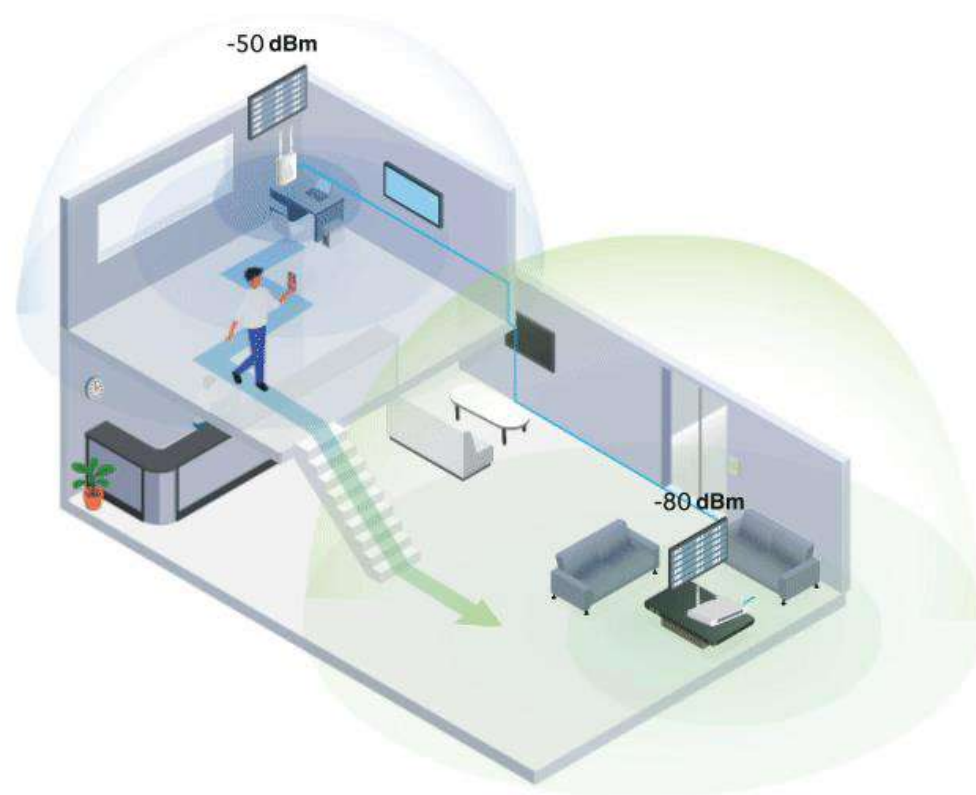

Key Feature **Wi-Fi Roaming**

Vigor2765 Series

Solve the sticky client problem and improve Wi-Fi roaming experience.

Proactive Roaming

Wi-Fi clients automatically hand-off to another AP/router with a better signal strength when moving around in an area with multiple APs/routers.

However, Wi-Fi clients sometimes stick to the AP/router with weak signal, and not switching to the one with better signal.

Assisted Roaming

VigorRouter will disassociate the Wi-Fi clients who are out of the effective transmission range, forcing them to pick up another access point/router with a stronger signal.

Stronger Signal Guaranteed

Furthermore, with "Minimum RSSI with Adjacent AP" option, VigorRouter can disassociate the client only when other AP/router has a stronger wireless signal, and keep client stayed when there's no other AP/router nearby.