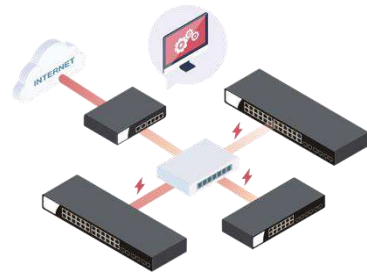

Grow Your Email List

Require the guest to leave contact info or social media accounts before they can use the Internet service.

Various Authentication Type

A variety of login methods are supported to meet your business need, including Facebook Login, Google Login, SMS PIN, Voucher PIN, and RADIUS.

3rd-Party Service Compliant

Supports external captive portal authentication. You can keep using the Wi-Fi marketing solution you like.

Quota Management

Bandwidth management is integrated into Hotspot to control the bandwidth and session usage of the Hotspot guests.

Key Feature **Central Management**

Vigor2765 Series

LAN Management

Manage VigorSwitch

✓ 2 VigorSwitch

- Automatic Discovery
- Provisioning
- Monitoring
- Centralized Hierarchy View
- Reboot PoE Devices Remotely
- Quick VLAN Configuration

An all-in-one management platform for Vigor devices on the LAN side.

Automatic Device Discovery

All you need is connect the Vigor Switch/AP to the LAN side of the router, Vigor Router will then discover the devices to be managed.